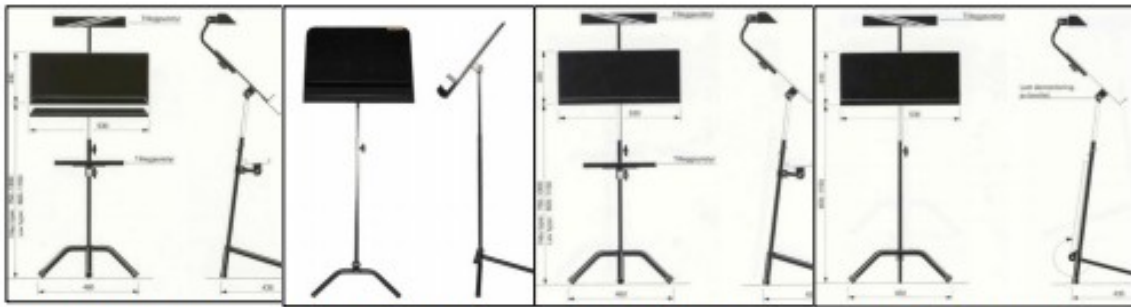

Notabene Studio

Falko® Studio DR

Notabene Student

Notabene Tourné